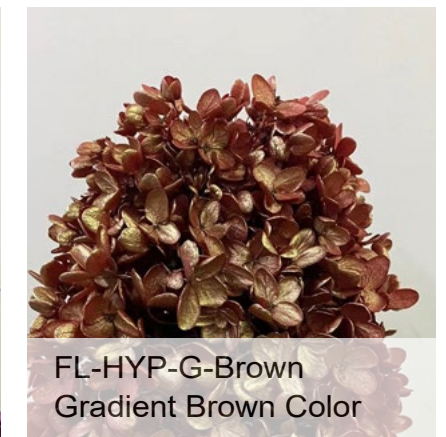

PANICLE HYDRANGEAS | HYDRANGEA PANICULATA (PVC PACK | DARK COLOR SELECTION | WITHOUT STEM)

Available Season:
June-July

Color: Multiple
Weight: 50g
Total length: 25-60cm
Qty/bag:33-38g/box
Box size: 30*18*10
Carton options:

Size	Capacity	CBM
79*48.5*46cm	40 bags/carton	0.17