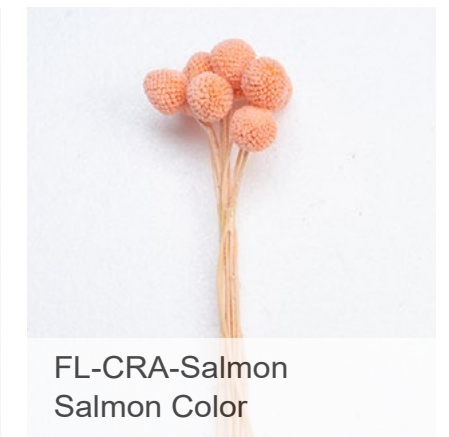

CRASPEDIA (BILLY BALL)

Available Season:
May - July

Color: Multiple
Weight: 135g
Total length: 60-70cm
Qty/bag: 20 stems/pack
Carton options:

Size	Capacity	CBM
100*30*30cm	100 bags/carton	0.09