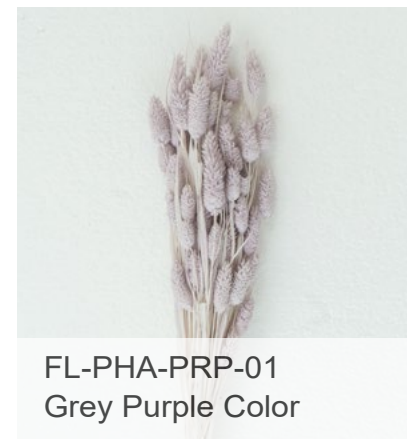

FL-PHA-PIN-01
Light Pink Color

FL-PHA-PIN-02
Pink Color

FL-PHA-PIN-03
Punch Color

FL-PHA-WIE
Wine Color

FL-PHA-PRP-01
Grey Purple Color

FL-PHA-PRP-02
Purple Color

FL-PHA-PRP-03
Pruple Blue Colorr

FL-PHA-GRE
Mint Green Color

FL-PHA-BLU-01
Teal Blue Color

FL-PHA-BLU-02
Sky Blue Color

FL-PHA-YEL
Yellow Color

FL-PHA-ORA-01
Orange Color

FL-PHA-ORA-02
Orange-Pink Color

Color: Multiple
Weight: 50g
Size: 60cm
Qty/bag:50 stems/pack
Carton options: