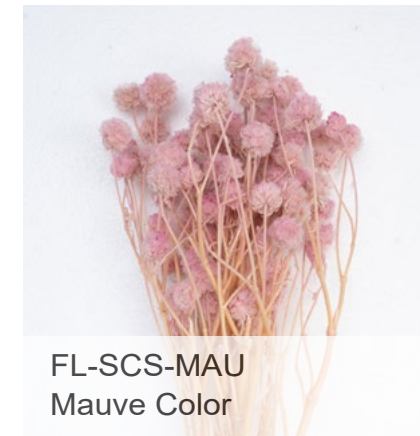

FL-SCS-YEL
Yellow Color

FL-SCS-MAU
Mauve Color