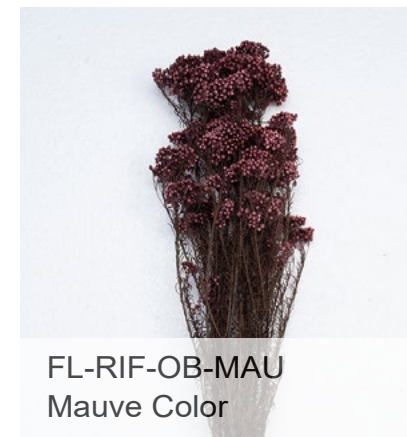

RICE FLOWER (ABSORBED COLOR)

Available Season:
April - October

Color: Multiple
Weight: 100g
Total length: 60-70cm
Qty/bag: 100g/pack
Carton options:

Size	Capacity	CBM
100*30*30cm	75 bags/carton	0.09