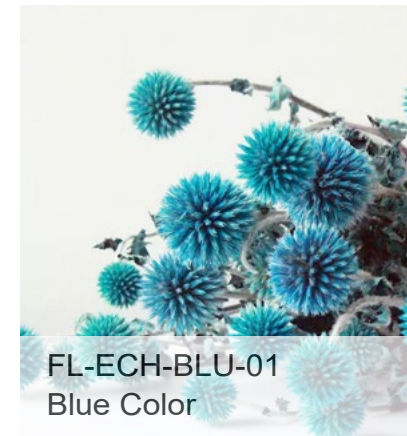

ECHINOPS ABSORBED COLOR

Available Season:
July - December

FL-ECH-NAT
Natural Color

FL-ECH-YEL
Yellow Color

FL-ECH-ORA
Orange Color

FL-ECH-PRP
Natural Color

FL-ECH-BLU-01
Blue Color

FL-ECH-BLU-02
Dark Blue Color