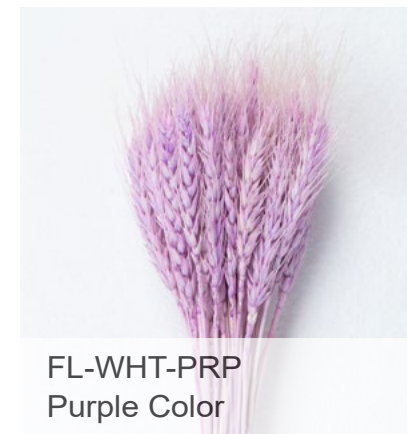

WHEAT

Available Season:
All Year

FL-WHT-NAL
Natural Color

FL-WHT-WHI
White Color

FL-WHT-PIN
Pink Color

FL-WHT-YEL
Yellow Color

FL-WHT-PRP
Purple Color

FL-WHT-BLU
Blue Color