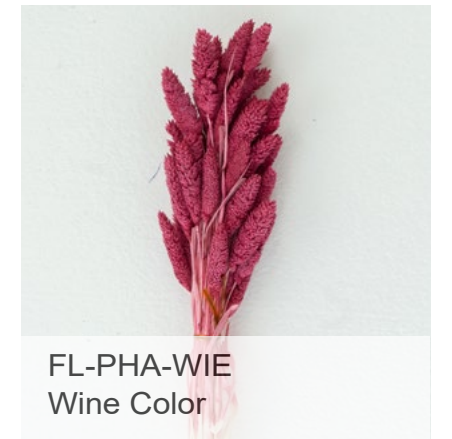

PHALARIS

Available Season:
April - July

Color: Multiple
Weight: 50g
Size: 60cm
Qty/bag:50 stems/pack
Carton options:

Size	Capacity	CBM
100*40*40cm	250 bags/carton	0.16