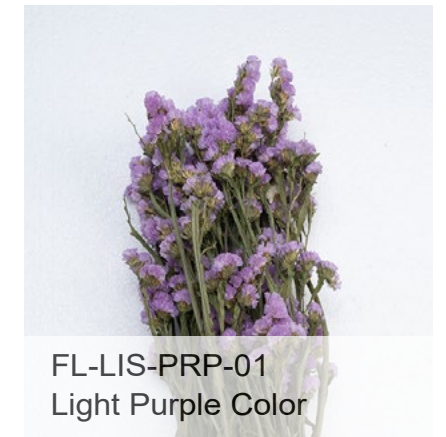

FL-LIS-PRP-01
Light Purple Color