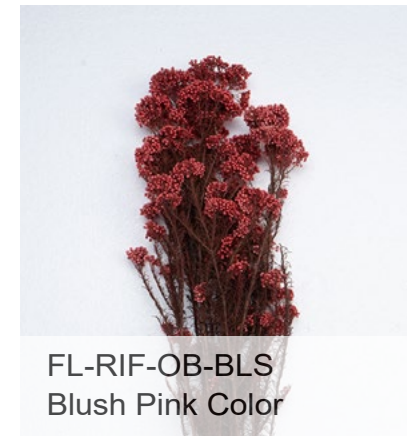

FL-RIF-OB-YEL
Yellow Color

FL-RIF-OB-BLS
Blush Pink Color

FL-RIF-OB-RED-02
Red Color

FL-RIF-OB-PIN
Pink Color

FL-RIF-OB-BLU
Blue Color

RICE FLOWER (DYE COLOR)

Available Season:
April - October

FL-RIF-DY-RED
Red Color