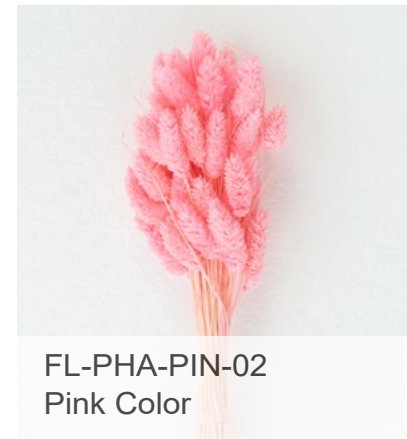

PHALARIS

Available Season:
April - July

Color: Multiple
Weight: 50g
Size: 60cm
Qty/bag:50 stems/pack
Carton options:

Size	Capacity	CBM
100*40*40cm	250 bags/carton	0.16