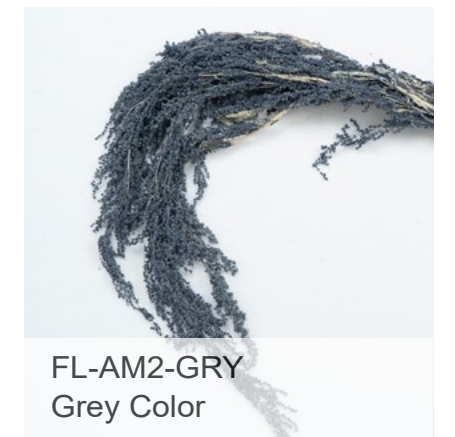

AMARANTHUS-2

Available Season:
August - December

Color: Multiple
Weight: 140-160g
Length of plume: 110cm
Qty/bag: 5 stems/pack
Carton options:

Size	Capacity	CBM
100*40*40cm	80 bags/carton	0.16