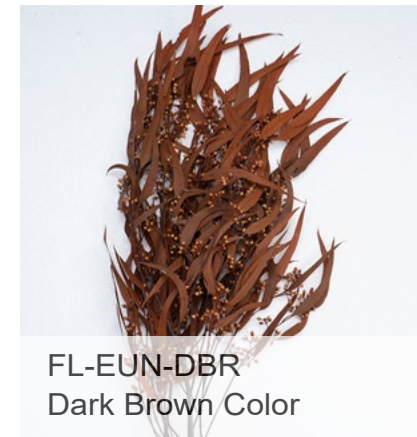

FL-EUN-YEL
Yellow Color