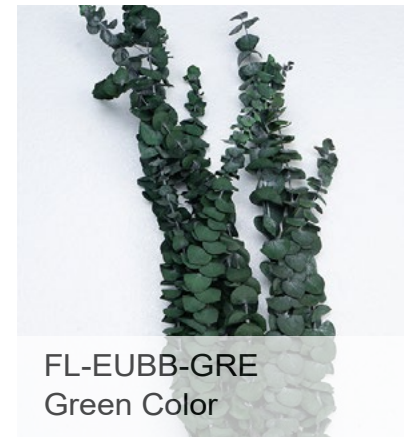

Available Season:
July - December

FL-EUSD-GRE
Green Color

FL-EUSD-RED
Dark Brown Color

FL-EUSD-DYE
Dark Yellow Color

Color: Multiple
Weight: 120g
Total length: 60-70cm
Qty/bag: 120g/pack
Carton options:

Size	Capacity	CBM
100*30*30cm	70 bags/carton	0.09

FL-EUSD-RED
Red Color

FL-EUSD-YEL
Yellow Color

FL-EUSD-PIN
Pink Color

Color: Multiple
Weight: 100g
Total length: 60-70cm
Qty/bag: 100g/pack
Carton options:

Size	Capacity	CBM
100*30*30cm	70 bags/carton	0.09

EUCALYPTUS (BABY BLUE)

Available Season:
July - December

FL-EUBB-GRE
Green Color

FL-EUBB-DBR
Dark Brown Color

FL-EUBB-DYE
Dark Yellow Color

Color: Multiple
Weight: 100-130g
Total length: 55-60cm
Qty/bag: 10 stems/pack
Carton options: