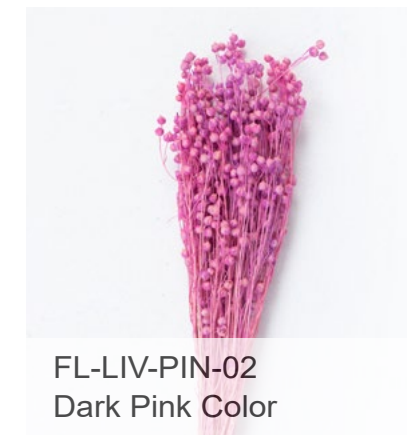

LINO VLAS

Available Season:
All Year

Color: Multiple
Weight: 50g
Size: 66cm
Qty/bag: 50g/pack
Carton options:

Size	Capacity	CBM
100*40*40cm	150 pcs/carton	0.16