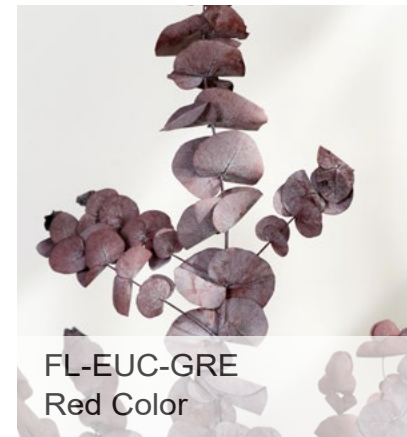

EUCALYPTUS (SPIRAL)

Available Season:
July - December

Color: Multiple
Weight: 100-130g
Total length: 55-70cm
Qty/bag: 145-150g/pack 10stems/pack
Carton options:

Size	Capacity	CBM
100*30*30cm	35-50bags/carton	0.09