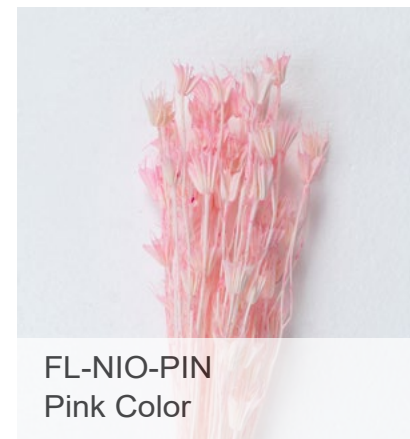

WHEAT

Available Season:
All Year

FL-WHT-NAL
Natural Color

FL-WHT-WHI
White Color

FL-WHT-PIN
Pink Color

FL-WHT-YEL
Yellow Color

FL-WHT-PRP
Purple Color

FL-WHT-BLU
Blue Color

FL-WHT-ORA
Orange Color

FL-WHT-RED
Red Color

Color: Multiple
Weight: 70g
Size: 66cm
Qty/bag:50 stems/pack
Carton options:

Size	Capacity	CBM
100*40*40cm	150 pcs/carton	0.16

NIGELLA ORIENTALIS

Available Season:
All Year

FL-NIO-NAL
White Color

FL-NIO-PIN
Pink Color

FL-NIO-GRE
Green Color

FL-NIO-YEL
Yellow Color

FL-NIO-RED
Red Color

FL-NIO-PRP
Purple Color

Color: Multiple
Weight: 50g
Size: 60cm
Qty/bag: 50g/pack
Carton options: