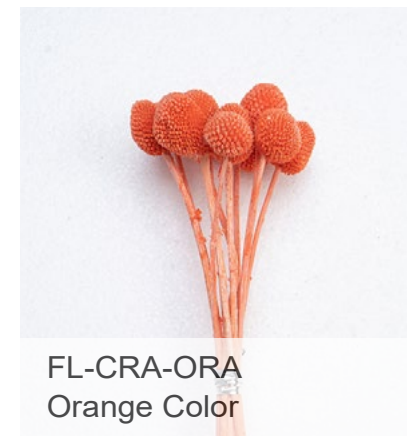

FL-CRA-CHA
Champagne Color

FL-CRA-MAU
Mauve Taupe Color

FL-CRA-ORA
Orange Color