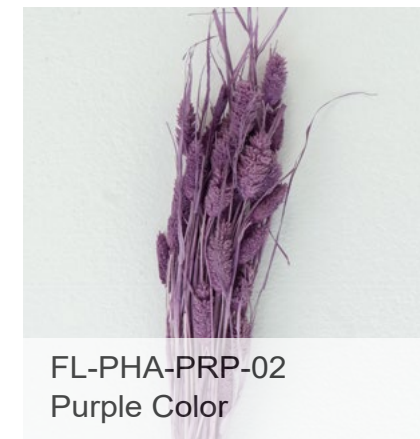

FL-PHA-PIN-01
Light Pink Color

FL-PHA-PIN-02
Pink Color

FL-PHA-PIN-03
Punch Color

FL-PHA-WIE
Wine Color

FL-PHA-PRP-01
Grey Purple Color

FL-PHA-PRP-02
Purple Color

FL-PHA-PRP-03
Pruple Blue Colorr

FL-PHA-GRE
Mint Green Color

FL-PHA-BLU-01
Teal Blue Color

FL-PHA-BLU-02
Sky Blue Color

FL-PHA-YEL
Yellow Color

FL-PHA-ORA-01
Orange Color

FL-PHA-ORA-02
Orange-Pink Color

Color: Multiple
Weight: 50g
Size: 60cm
Qty/bag:50 stems/pack
Carton options: