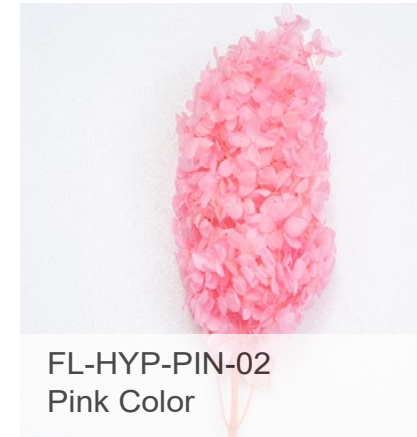

FL-REG-PRP
Purple Color

Color: Multiple
Weight: 50g
Plume length: 25-30
Total length: 45-70cm
Qty/bag:30 stems/pack or custom
Carton options:

Size	Capacity	CBM
100*45*45cm	200 bags/carton	0.12

PANICLE HYDRANGEAS | HYDRANGEA PANICULATA (PRESERVED COLOR)

Available Season:
July-October

FL-HYP-WHI
White Color

FL-HYP-YEL
Yellow Color

FL-HYP-PIN-01
Light Pink Color

FL-HYP-PIN-02
Pink Color

FL-HYP-PRP-01
Light Purple Color

FL-HYP-RED
Red Color

FL-HYP-BLU-01
Aegean Blue Color

FL-HYP-BLU-02
Sky Blue Color

FL-HYP-BRO
Brown Color

FL-HYP-MAU
Mauve Color

FL-HYP-GRE
Green Color

FL-HYP-BLK
Black Color

FL-HYP-PRP-02
Purple Color

FL-HYP-ORA
Orange Color

Color: Multiple
Weight: 50g
Total length: 25-60cm
Qty/bag:50g/pack
Carton options: