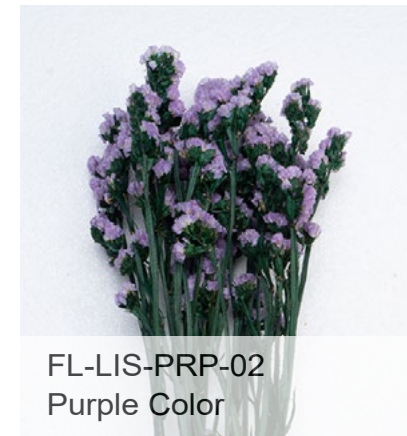

Available Season:
All Year

FL-LIS-WHI
White Color

FL-LIS-YEL
Yellow Color

FL-LIS-PRP-01
Light Purple Color

FL-LIS-PRP-02
Purple Color

FL-LIS-PRP-03
Dark Purple Color

Color: Multiple
Weight:200-240g
Total length: 70cm
Qty/bag:200-240g/pack
Carton options: