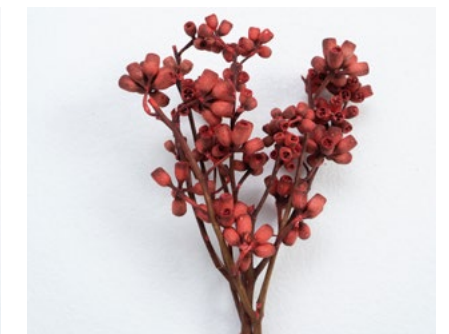

AMBERNUT BRANCH

Available Season:
All Year

FL-AMB-NAL
Natural Color

FL-AMB-WHI
White Color

FL-AMB-PIN
Pink Color

FL-AMB-RED
Red Color

FL-AMB-ORA
Orange Color

FL-AMB-SLV
Silver Color