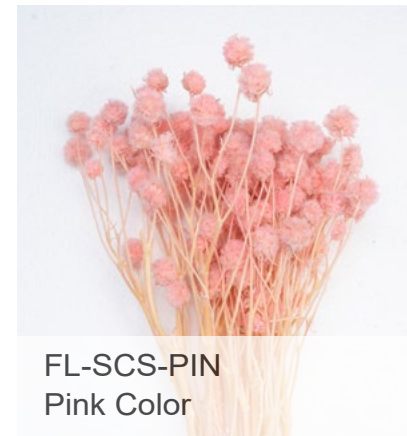

FL-SCS-YEL
Yellow Color

FL-SCS-MAU
Mauve Color

FL-SCS-PIN
Pink Color