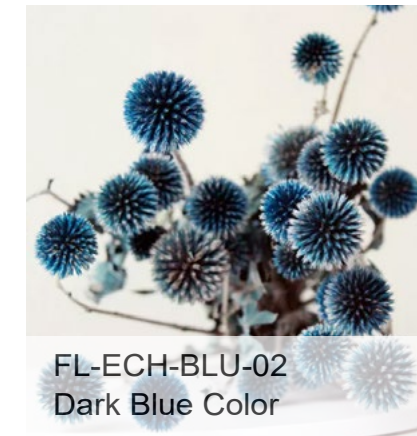

ECHINOPS ABSORBED COLOR

Available Season:
July - December

FL-ECH-NAT
Natural Color

FL-ECH-YEL
Yellow Color

FL-ECH-ORA
Orange Color

FL-ECH-PRP
Natural Color

FL-ECH-BLU-01
Blue Color

FL-ECH-BLU-02
Dark Blue Color