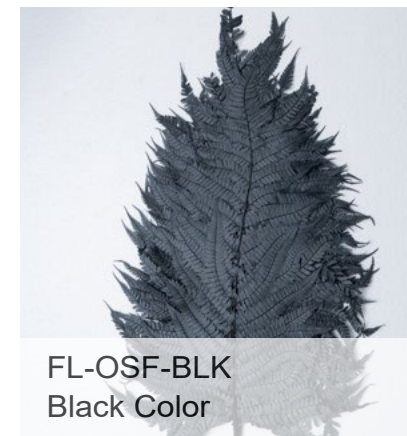

FL-OSF-BLU
Blue Color

FL-OSF-GRE
Green Color

FL-OSF-BLK
Black Color