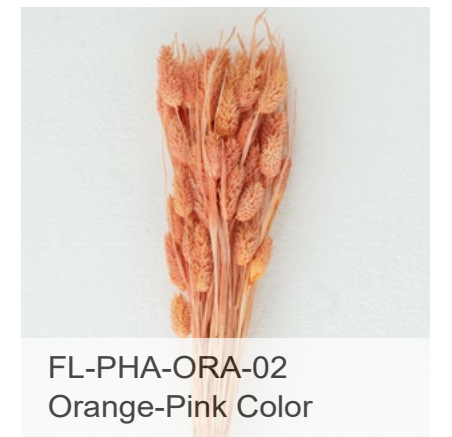

FL-PHA-BLU-01
Teal Blue Color

FL-PHA-BLU-02
Sky Blue Color

FL-PHA-YEL
Yellow Color

FL-PHA-ORA-01
Orange Color

FL-PHA-ORA-02
Orange-Pink Color

Color: Multiple
Weight: 50g
Size: 60cm
Qty/bag:50 stems/pack
Carton options: