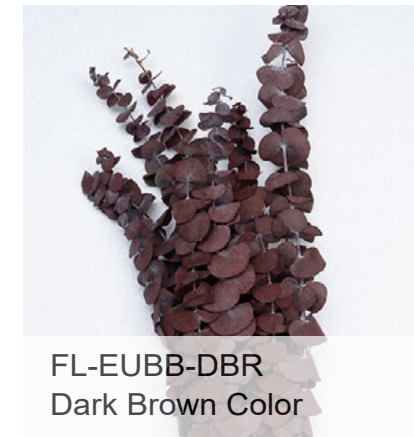

FL-EUSD-RED
Red Color

FL-EUSD-YEL
Yellow Color

FL-EUSD-PIN
Pink Color

Color: Multiple
Weight: 100g
Total length: 60-70cm
Qty/bag: 100g/pack
Carton options:

Size	Capacity	CBM
100*30*30cm	70 bags/carton	0.09

EUCALYPTUS (BABY BLUE)

Available Season:
July - December

FL-EUBB-GRE
Green Color

FL-EUBB-DBR
Dark Brown Color

FL-EUBB-DYE
Dark Yellow Color

Color: Multiple
Weight: 100-130g
Total length: 55-60cm
Qty/bag: 10 stems/pack
Carton options: