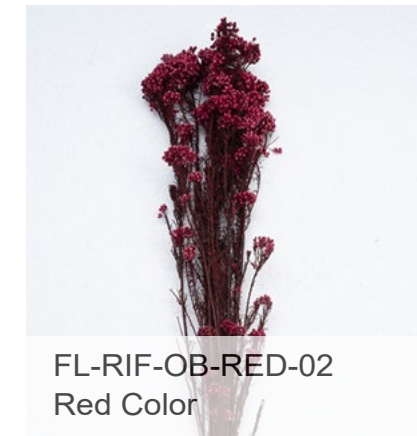

FL-RIF-OB-YEL
Yellow Color

FL-RIF-OB-BLS
Blush Pink Color

FL-RIF-OB-RED-02
Red Color

FL-RIF-OB-PIN
Pink Color

FL-RIF-OB-BLU
Blue Color

RICE FLOWER (DYE COLOR)

Available Season:
April - October

FL-RIF-DY-RED
Red Color