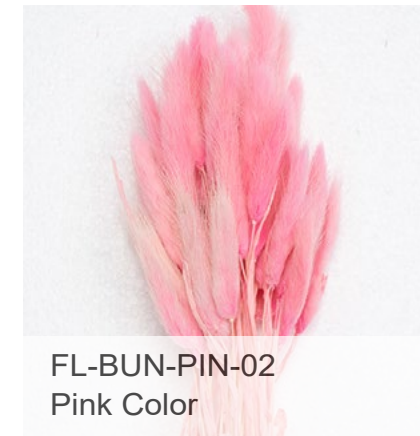

FL-BUN-YEL-01
Light Yellow Color