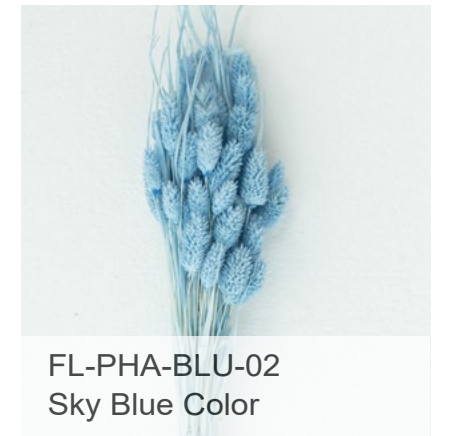

FL-PHA-BLU-01
Teal Blue Color

FL-PHA-BLU-02
Sky Blue Color

FL-PHA-YEL
Yellow Color

FL-PHA-ORA-01
Orange Color

FL-PHA-ORA-02
Orange-Pink Color

Color: Multiple
Weight: 50g
Size: 60cm
Qty/bag:50 stems/pack
Carton options: