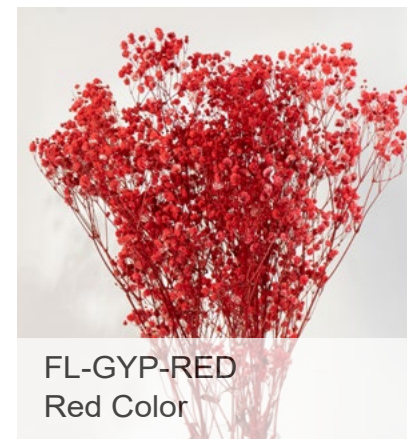

FL-BUN-YEL-02
Golden Yellow Color

FL-BUN-PIN-01
Light PINK Color

FL-BUN-PIN-02
Pink Color

FL-BUN-MAU-01
Mauve Taupe Color

FL-BUN-MAU-02
Old Mauve Color

FL-BUN-BLU
Frost Blue Color

FL-BUN-BLK
Black Color

BABY BREATH (GYPSOPHILA)

Available Season:

May - October

FL-GYP-WHI
White Color

FL-GYP-YEL
Light Yellow Color

FL-GYP-PIN
Pink Color

FL-GYP-RED
Red Color

FL-GYP-BLU
Blue Color

FL-GYP-GRE
Green Color