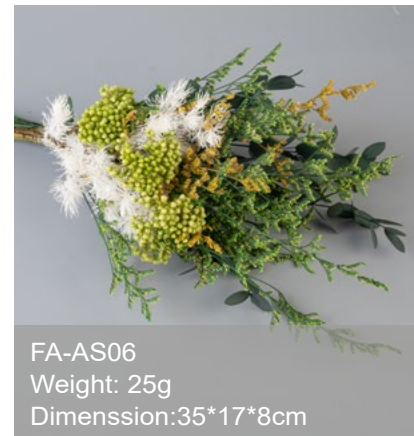

FA-AXS03
Weight: 30g
Dimension: 25*10*5cm

FA-AXS04
Weight: 10g
Dimension: 30*8*3cm

FA-AXS05
Weight: 35g
Dimension: 30*15*15cm

FA-AXS06
Weight: 25g
Dimension: 30*15*15cm

MINI BOUQUETS STYLE A

FA-AS01
Weight: 55g
Dimension: 35*18*1cm

FA-AS02
Weight: 45g
Dimension: 35*12*8cm

FA-AS03
Weight: 50g
Dimension: 44*8*8cm

FA-AS04
Weight: 45g
Dimension: 38*15*8cm

FA-AS05
Weight: 50g
Dimension: 35*15*6cm

FA-AS06
Weight: 25g
Dimension: 35*17*8cm

FA-AS07
Weight: 40g
Dimension: 35*12*8cm