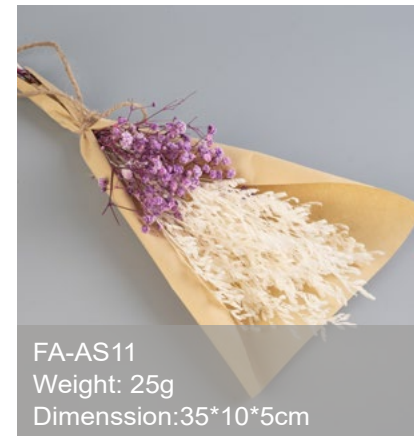

FA-AXS03
Weight: 30g
Dimension: 25*10*5cm

FA-AXS04
Weight: 10g
Dimension: 30*8*3cm

FA-AXS05
Weight: 35g
Dimension: 30*15*15cm

FA-AXS06
Weight: 25g
Dimension: 30*15*15cm

MINI BOUQUETS STYLE A

FA-AS01
Weight: 55g
Dimension: 35*18*1cm

FA-AS02
Weight: 45g
Dimension: 35*12*8cm

FA-AS03
Weight: 50g
Dimension: 44*8*8cm

FA-AS04
Weight: 45g
Dimension: 38*15*8cm

FA-AS05
Weight: 50g
Dimension: 35*15*6cm

FA-AS06
Weight: 25g
Dimension: 35*17*8cm

FA-AS07
Weight: 40g
Dimension: 35*12*8cm

FA-AS09
Weight: 60g
Dimension: 35*10*8cm

FA-AS10
Weight: 25g
Dimension: 35*10*5cm

FA-AS11
Weight: 25g
Dimension: 35*10*5cm

FA-AS12
Weight: 25g
Dimension: 40*15*5cm

FA-AS13
Weight: 40g
Dimension: 48*10*10cm