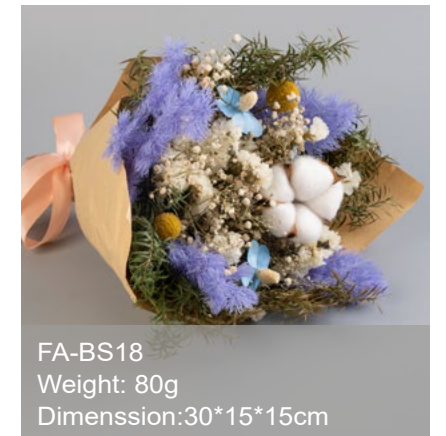

FA-AS25
Weight: 30g
Dimension: 30*12*6cm

FA-AS26
Weight: 35g
Dimension: 35*18*8cm

FA-AS27
Weight: 50g
Dimension: 32*15*8cm

FA-AS28
Weight: 50g
Dimension: 32*15*8cm

MIDIUM BOUQUETS STYLE A

FA-AS29
Weight: 50g
Dimenssion:32*15*8cm

FA-AS30
Weight: 50g
Dimenssion:32*15*8cm

FA-AS28
Weight: 50g
Dimenssion:32*15*8cm

FA-AM01
Weight: 75g
Dimenssion:45*18*9cm

EXTRA MINI BOUQUETS STYLE B

FA-BXS01
Weight: 40g
Dimension: 25*15*8cm

FA-BXS02
Weight: 35g
Dimension: 25*15*8cm

FA-BXS03
Weight: 35g
Dimension: 20*10*7cm

FA-BXS04
Weight: 55g
Dimension: 30*17*6cm

MINI BOUQUETS STYLE B

FA-BS22
Weight: 50g
Dimension:35*18*10cm

FA-BS23
Weight: 80g
Dimension:35*18*18cm

FA-BS24
Weight: 85g
Dimension:35*18*18cm