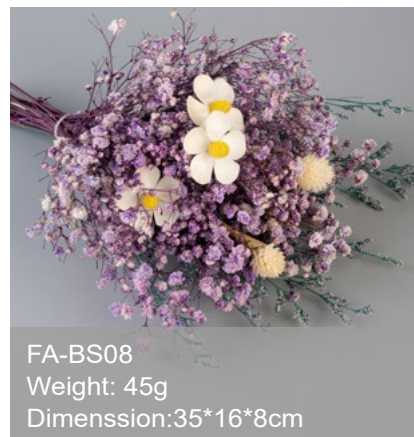

FA-AS25
Weight: 30g
Dimension: 30*12*6cm

FA-AS26
Weight: 35g
Dimension: 35*18*8cm

FA-AS27
Weight: 50g
Dimension: 32*15*8cm

FA-AS28
Weight: 50g
Dimension: 32*15*8cm

MIDIUM BOUQUETS STYLE A

FA-AS29
Weight: 50g
Dimenssion:32*15*8cm

FA-AS30
Weight: 50g
Dimenssion:32*15*8cm

FA-AS28
Weight: 50g
Dimenssion:32*15*8cm

FA-AM01
Weight: 75g
Dimenssion:45*18*9cm

EXTRA MINI BOUQUETS STYLE B

FA-BXS01
Weight: 40g
Dimension: 25*15*8cm

FA-BXS02
Weight: 35g
Dimension: 25*15*8cm

FA-BXS03
Weight: 35g
Dimension: 20*10*7cm

FA-BXS04
Weight: 55g
Dimension: 30*17*6cm

MINI BOUQUETS STYLE B

FA-BS22
Weight: 50g
Dimension:35*18*10cm

FA-BS23
Weight: 80g
Dimension:35*18*18cm

FA-BS24
Weight: 85g
Dimension:35*18*18cm