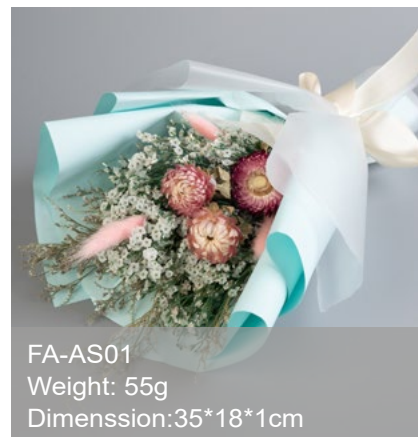

Flowerleaves

PRESERVED & DRIED FLOWERS

Bouquets catalog

2021-2022

www.fldriedflowers.com

EXTRA MINI BOUQUETS STYLE A

FA-AXS01
Weight: 25g
Dimension: 25*10*5cm

FA-AXS02
Weight: 35g
Dimension: 25*10*5cm

FA-AXS03
Weight: 30g
Dimension: 25*10*5cm

FA-AXS04
Weight: 10g
Dimension: 30*8*3cm

FA-AXS05
Weight: 35g
Dimension: 30*15*15cm

FA-AXS06
Weight: 25g
Dimension: 30*15*15cm

MINI BOUQUETS STYLE A

FA-AS01
Weight: 55g
Dimension: 35*18*1cm

FA-AS02
Weight: 45g
Dimension: 35*12*8cm

FA-AS03
Weight: 50g
Dimension: 44*8*8cm

FA-AS04
Weight: 45g
Dimension: 38*15*8cm

FA-AS05
Weight: 50g
Dimension: 35*15*6cm

FA-AS06
Weight: 25g
Dimension: 35*17*8cm

FA-AS07
Weight: 40g
Dimension: 35*12*8cm