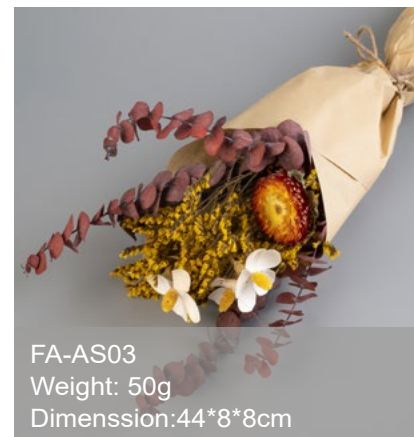

Flowerleaves

PRESERVED & DRIED FLOWERS

Bouquets catalog

2021-2022

www.fldriedflowers.com

EXTRA MINI BOUQUETS STYLE A

FA-AXS01
Weight: 25g
Dimension: 25*10*5cm

FA-AXS02
Weight: 35g
Dimension: 25*10*5cm

FA-AXS03
Weight: 30g
Dimension: 25*10*5cm

FA-AXS04
Weight: 10g
Dimension: 30*8*3cm

FA-AXS05
Weight: 35g
Dimension: 30*15*15cm

FA-AXS06
Weight: 25g
Dimension: 30*15*15cm

MINI BOUQUETS STYLE A

FA-AS01
Weight: 55g
Dimension: 35*18*1cm

FA-AS02
Weight: 45g
Dimension: 35*12*8cm

FA-AS03
Weight: 50g
Dimension: 44*8*8cm

FA-AS04
Weight: 45g
Dimension: 38*15*8cm

FA-AS05
Weight: 50g
Dimension: 35*15*6cm

FA-AS06
Weight: 25g
Dimension: 35*17*8cm

FA-AS07
Weight: 40g
Dimension: 35*12*8cm