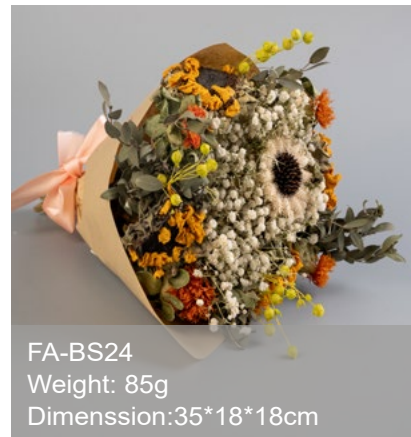

FA-AS30
Weight: 50g
Dimenssion:32*15*8cm

FA-AS28
Weight: 50g
Dimenssion:32*15*8cm

FA-AM01
Weight: 75g
Dimenssion:45*18*9cm

EXTRA MINI BOUQUETS STYLE B

FA-BXS01
Weight: 40g
Dimension: 25*15*8cm

FA-BXS02
Weight: 35g
Dimension: 25*15*8cm

FA-BXS03
Weight: 35g
Dimension: 20*10*7cm

FA-BXS04
Weight: 55g
Dimension: 30*17*6cm

MINI BOUQUETS STYLE B

FA-BS22
Weight: 50g
Dimension:35*18*10cm

FA-BS23
Weight: 80g
Dimension:35*18*18cm

FA-BS24
Weight: 85g
Dimension:35*18*18cm

FA-BS25
Weight: 130g
Dimension:35*18*10cm

FA-BS26
Weight: 105g
Dimension:37*20*10cm

MIDIUM SIZ BOUQUETS STYLE B

FA-BM01
Weight: 230g
Dimenssion:50*20*15cm

FA-BM02
Weight: 80g
Dimenssion:50*15*6cm

FA-BM03
Weight: 120g
Dimenssion:45*18*12cm