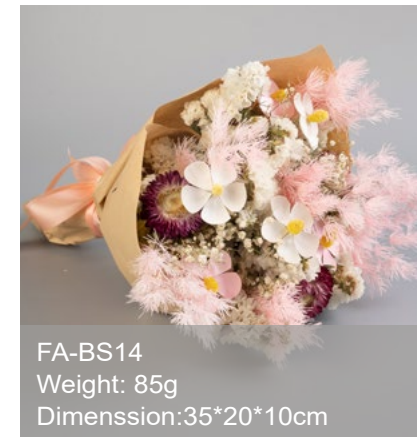

FA-AS25
Weight: 30g
Dimension: 30*12*6cm

FA-AS26
Weight: 35g
Dimension: 35*18*8cm

FA-AS27
Weight: 50g
Dimension: 32*15*8cm

FA-AS28
Weight: 50g
Dimension: 32*15*8cm

MIDIUM BOUQUETS STYLE A

FA-AS29
Weight: 50g
Dimenssion:32*15*8cm

FA-AS30
Weight: 50g
Dimenssion:32*15*8cm

FA-AS28
Weight: 50g
Dimenssion:32*15*8cm

FA-AM01
Weight: 75g
Dimenssion:45*18*9cm

EXTRA MINI BOUQUETS STYLE B

FA-BXS01
Weight: 40g
Dimension: 25*15*8cm

FA-BXS02
Weight: 35g
Dimension: 25*15*8cm

FA-BXS03
Weight: 35g
Dimension: 20*10*7cm

FA-BXS04
Weight: 55g
Dimension: 30*17*6cm

MINI BOUQUETS STYLE B

FA-BS22
Weight: 50g
Dimension:35*18*10cm

FA-BS23
Weight: 80g
Dimension:35*18*18cm

FA-BS24
Weight: 85g
Dimension:35*18*18cm