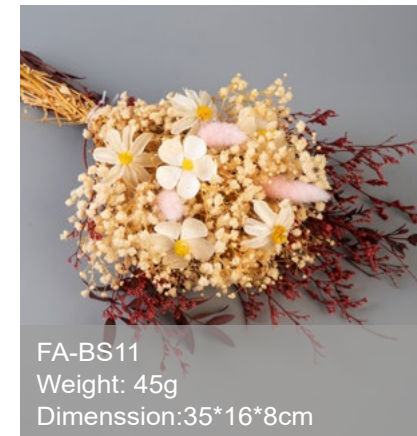

FA-AS25
Weight: 30g
Dimension: 30*12*6cm

FA-AS26
Weight: 35g
Dimension: 35*18*8cm

FA-AS27
Weight: 50g
Dimension: 32*15*8cm

FA-AS28
Weight: 50g
Dimension: 32*15*8cm

MIDIUM BOUQUETS STYLE A

FA-AS29
Weight: 50g
Dimenssion:32*15*8cm

FA-AS30
Weight: 50g
Dimenssion:32*15*8cm

FA-AS28
Weight: 50g
Dimenssion:32*15*8cm

FA-AM01
Weight: 75g
Dimenssion:45*18*9cm

EXTRA MINI BOUQUETS STYLE B

FA-BXS01
Weight: 40g
Dimension: 25*15*8cm

FA-BXS02
Weight: 35g
Dimension: 25*15*8cm

FA-BXS03
Weight: 35g
Dimension: 20*10*7cm

FA-BXS04
Weight: 55g
Dimension: 30*17*6cm

MINI BOUQUETS STYLE B

FA-BS22
Weight: 50g
Dimension:35*18*10cm

FA-BS23
Weight: 80g
Dimension:35*18*18cm

FA-BS24
Weight: 85g
Dimension:35*18*18cm