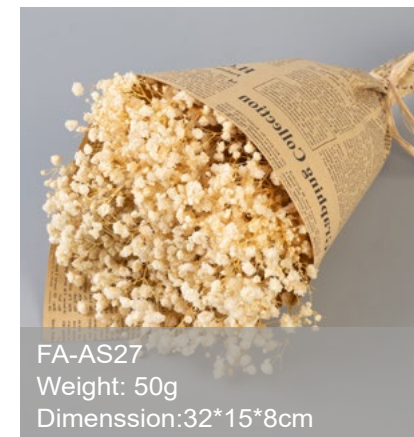

FA-AS09
Weight: 60g
Dimension: 35*10*8cm

FA-AS10
Weight: 25g
Dimension: 35*10*5cm

FA-AS11
Weight: 25g
Dimension: 35*10*5cm

FA-AS12
Weight: 25g
Dimension: 40*15*5cm

FA-AS13
Weight: 40g
Dimension: 48*10*10cm

FA-AS14
Weight: 30g
Dimension: 35*15*8cm

FA-AS15
Weight: 25g
Dimension: 30*12*6cm

FA-AS17
Weight: 15g
Dimension: 35*10*5cm

FA-AS18
Weight: 35g
Dimension: 35*12*8cm

FA-AS23
Weight: 25g
Dimension: 30*12*6cm

FA-AS25
Weight: 30g
Dimension: 30*12*6cm

FA-AS26
Weight: 35g
Dimension: 35*18*8cm

FA-AS27
Weight: 50g
Dimension: 32*15*8cm

FA-AS28
Weight: 50g
Dimension: 32*15*8cm

MIDIUM BOUQUETS STYLE A

FA-AS29
Weight: 50g
Dimenssion:32*15*8cm