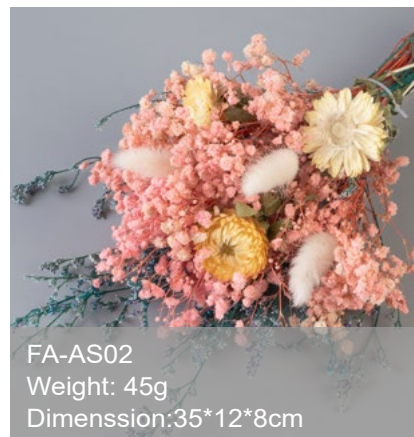

Flowerleaves

PRESERVED & DRIED FLOWERS

Bouquets catalog

2021-2022

www.fldriedflowers.com

EXTRA MINI BOUQUETS STYLE A

FA-AXS01
Weight: 25g
Dimension: 25*10*5cm

FA-AXS02
Weight: 35g
Dimension: 25*10*5cm

FA-AXS03
Weight: 30g
Dimension: 25*10*5cm

FA-AXS04
Weight: 10g
Dimension: 30*8*3cm

FA-AXS05
Weight: 35g
Dimension: 30*15*15cm

FA-AXS06
Weight: 25g
Dimension: 30*15*15cm

MINI BOUQUETS STYLE A

FA-AS01
Weight: 55g
Dimension: 35*18*1cm

FA-AS02
Weight: 45g
Dimension: 35*12*8cm

FA-AS03
Weight: 50g
Dimension: 44*8*8cm

FA-AS04
Weight: 45g
Dimension: 38*15*8cm

FA-AS05
Weight: 50g
Dimension: 35*15*6cm

FA-AS06
Weight: 25g
Dimension: 35*17*8cm

FA-AS07
Weight: 40g
Dimension: 35*12*8cm