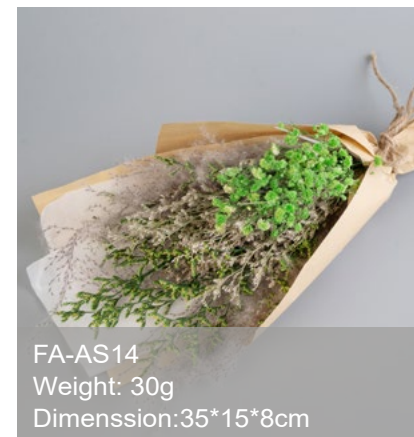

FA-AXS03
Weight: 30g
Dimension: 25*10*5cm

FA-AXS04
Weight: 10g
Dimension: 30*8*3cm

FA-AXS05
Weight: 35g
Dimension: 30*15*15cm

FA-AXS06
Weight: 25g
Dimension: 30*15*15cm

MINI BOUQUETS STYLE A

FA-AS01
Weight: 55g
Dimension: 35*18*1cm

FA-AS02
Weight: 45g
Dimension: 35*12*8cm

FA-AS03
Weight: 50g
Dimension: 44*8*8cm

FA-AS04
Weight: 45g
Dimension: 38*15*8cm

FA-AS05
Weight: 50g
Dimension: 35*15*6cm

FA-AS06
Weight: 25g
Dimension: 35*17*8cm

FA-AS07
Weight: 40g
Dimension: 35*12*8cm

FA-AS09
Weight: 60g
Dimension: 35*10*8cm

FA-AS10
Weight: 25g
Dimension: 35*10*5cm

FA-AS11
Weight: 25g
Dimension: 35*10*5cm

FA-AS12
Weight: 25g
Dimension: 40*15*5cm

FA-AS13
Weight: 40g
Dimension: 48*10*10cm