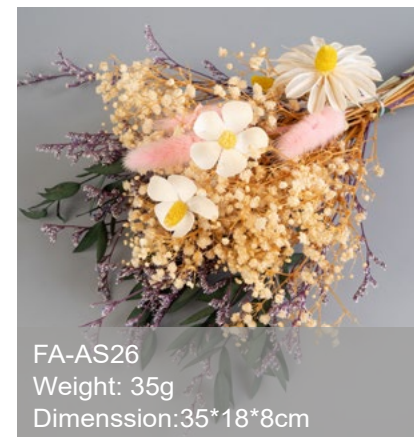

FA-AS14
Weight: 30g
Dimension: 35*15*8cm

FA-AS15
Weight: 25g
Dimension: 30*12*6cm

FA-AS17
Weight: 15g
Dimension: 35*10*5cm

FA-AS18
Weight: 35g
Dimension: 35*12*8cm

FA-AS23
Weight: 25g
Dimension: 30*12*6cm

FA-AS25
Weight: 30g
Dimension: 30*12*6cm

FA-AS26
Weight: 35g
Dimension: 35*18*8cm

FA-AS27
Weight: 50g
Dimension: 32*15*8cm

FA-AS28
Weight: 50g
Dimension: 32*15*8cm

MIDIUM BOUQUETS STYLE A

FA-AS29
Weight: 50g
Dimenssion:32*15*8cm