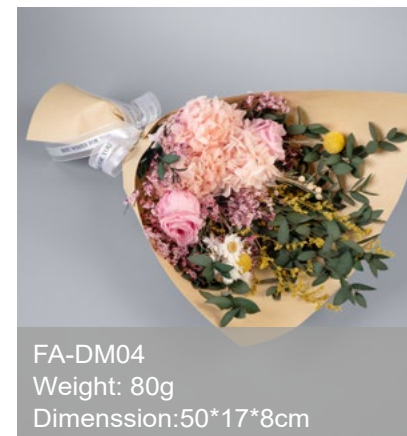

FA-CM06
Weight: 50g
Dimension: 45*15*8cm

FA-CM07
Weight: 65g
Dimension: 42*18*10cm

FA-CM08
Weight: 75g
Dimension: 42*18*7cm

LARGE SIZE BOUQUETS STYLE C

FA-CL01
Weight: 95g
Dimension: 58*15*8cm

FA-CL02
Weight: 90g
Dimension: 55*13*10cm

FA-CL03
Weight: 195g
Dimension: 35*12*10cm

FA-CL04
Weight: 150g
Dimension: 60*20*12cm

EXTRA MINI SIZE BOUQUETS STYLE D

FA-DXS01
Weight: 30g
Dimension: 30*12*5cm

MINI BOUQUETS STYLE D

MIDIUM SIZE BOUQUETS STYLE D

FA-DM01
Weight: 160g
Dimenssion:45*16*10cm

FA-DM03
Weight: 105g
Dimenssion:45*22*10cm

FA-DM02
Weight: 95g
Dimenssion:45*22*10cm

FA-DM04
Weight: 80g
Dimenssion:50*17*8cm

LARGE SIZE BOUQUETS STYLE D

FA-DL01
Weight: 265g
Dimension: 60*20*12cm