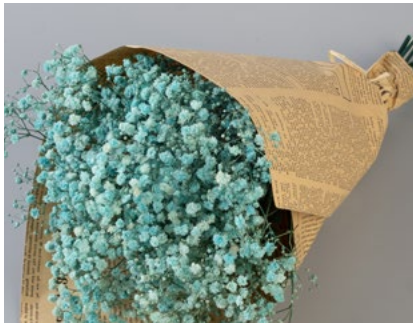

FA-AS25
Weight: 30g
Dimension: 30*12*6cm

FA-AS26
Weight: 35g
Dimension: 35*18*8cm

FA-AS27
Weight: 50g
Dimension: 32*15*8cm

FA-AS28
Weight: 50g
Dimension: 32*15*8cm

MIDIUM BOUQUETS STYLE A

FA-AS29
Weight: 50g
Dimenssion:32*15*8cm