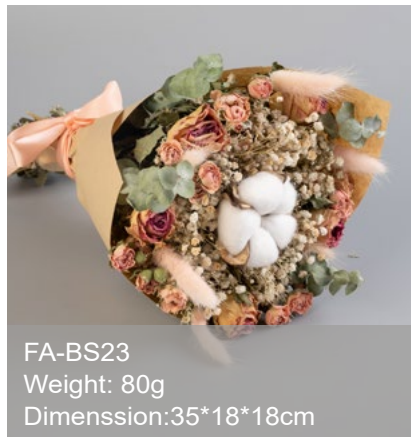

FA-AS30
Weight: 50g
Dimenssion:32*15*8cm

FA-AS28
Weight: 50g
Dimenssion:32*15*8cm

FA-AM01
Weight: 75g
Dimenssion:45*18*9cm

EXTRA MINI BOUQUETS STYLE B

FA-BXS01
Weight: 40g
Dimension: 25*15*8cm

FA-BXS02
Weight: 35g
Dimension: 25*15*8cm

FA-BXS03
Weight: 35g
Dimension: 20*10*7cm

FA-BXS04
Weight: 55g
Dimension: 30*17*6cm

MINI BOUQUETS STYLE B

FA-BS22
Weight: 50g
Dimension:35*18*10cm

FA-BS23
Weight: 80g
Dimension:35*18*18cm

FA-BS24
Weight: 85g
Dimension:35*18*18cm

FA-BS25
Weight: 130g
Dimension:35*18*10cm

FA-BS26
Weight: 105g
Dimension:37*20*10cm

MIDIUM SIZ BOUQUETS STYLE B

FA-BM01
Weight: 230g
Dimenssion:50*20*15cm

FA-BM02
Weight: 80g
Dimenssion:50*15*6cm

FA-BM03
Weight: 120g
Dimenssion:45*18*12cm