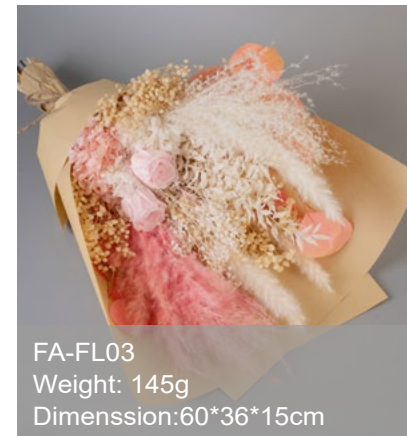

LARGE SIZE BOUQUETS STYLE E

FA-EL01
Weight: 102g
Dimension: 60*28*15cm

EXTRA LARGE SIZE BOUQUETS STYLE E

FA-EXL01
Weight: 380g
Dimension: 65*35*14cm

MINI SIZE BOUQUETS STYLE F

FA-FS01
Weight: 90g
Dimension: 40*20*8cm

FA-FS02
Weight: 95g
Dimension: 40*20*8cm

FA-FS03
Weight: 85g
Dimension: 40*20*8cm

FA-FS04
Weight: 75g
Dimension: 40*20*8cm

MIDIUM SIZE BOUQUETS STYLE F

LARGE SIZE BOUQUETS STYLE F

FA-FL04
Weight: 215g
Dimension:60*23*14cm

FA-FL06
Weight: 255g
Dimension:60*28*11cm

FA-FL05
Weight: 160g
Dimension:50*20*10cm

FA-FL07
Weight: 180g
Dimension:55*25*13cm

EXTRA LARGE SIZE BOUQUETS STYLE F

FA-FXL01
Weight: 255g
Dimension: 70*35*12cm

FA-FXL02
Weight: 220g
Dimension: 60*25*15cm