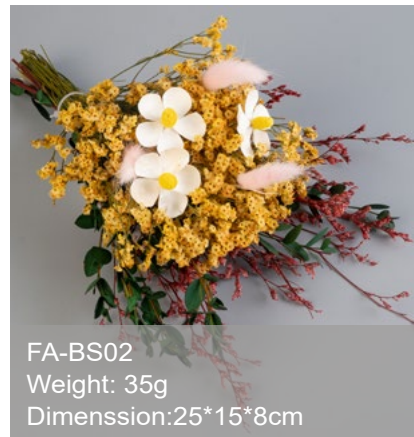

FA-AS25
Weight: 30g
Dimension: 30*12*6cm

FA-AS26
Weight: 35g
Dimension: 35*18*8cm

FA-AS27
Weight: 50g
Dimension: 32*15*8cm

FA-AS28
Weight: 50g
Dimension: 32*15*8cm

MIDIUM BOUQUETS STYLE A

FA-AS29
Weight: 50g
Dimenssion:32*15*8cm

FA-AS30
Weight: 50g
Dimenssion:32*15*8cm

FA-AS28
Weight: 50g
Dimenssion:32*15*8cm

FA-AM01
Weight: 75g
Dimenssion:45*18*9cm

EXTRA MINI BOUQUETS STYLE B

FA-BXS01
Weight: 40g
Dimension: 25*15*8cm

FA-BXS02
Weight: 35g
Dimension: 25*15*8cm

FA-BXS03
Weight: 35g
Dimension: 20*10*7cm

FA-BXS04
Weight: 55g
Dimension: 30*17*6cm

MINI BOUQUETS STYLE B

FA-BS22
Weight: 50g
Dimension:35*18*10cm

FA-BS23
Weight: 80g
Dimension:35*18*18cm

FA-BS24
Weight: 85g
Dimension:35*18*18cm